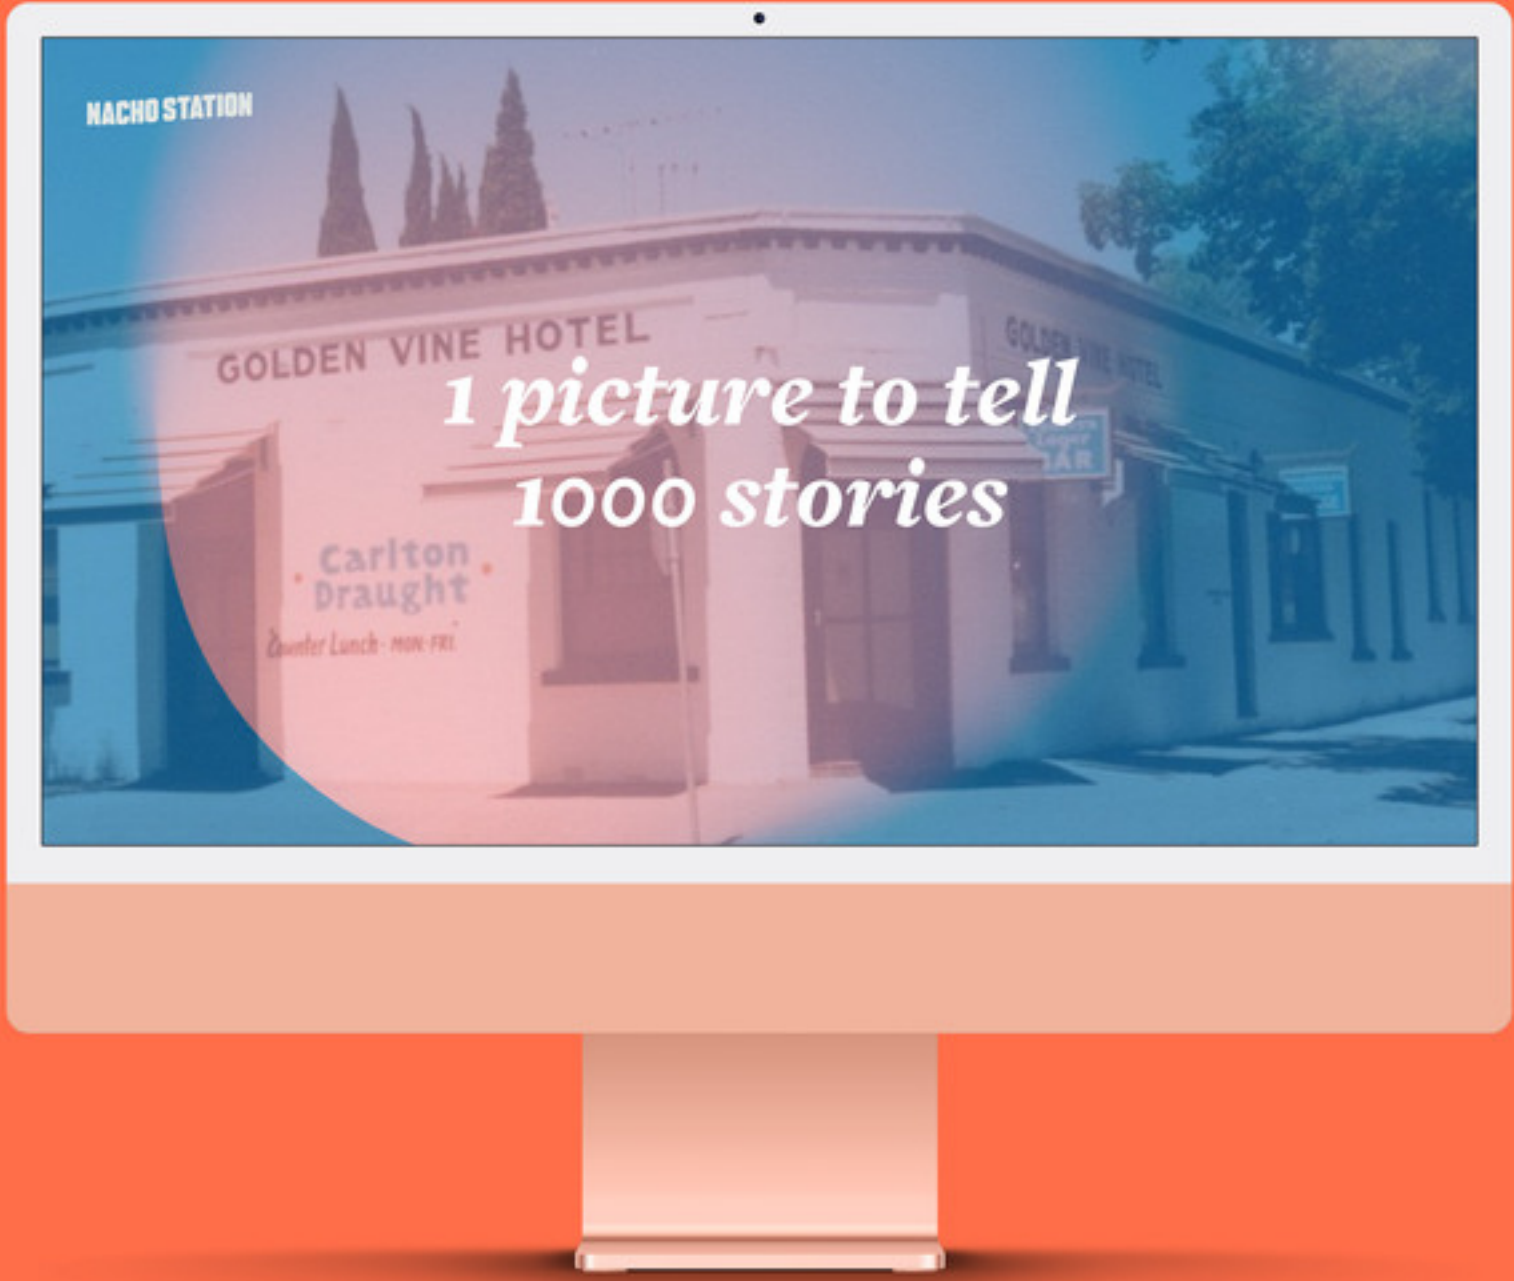

@HA HO ART

NACHO STATION

Golden Vine Mural

Art by Chris Duffy

Reece Hendy - 0437752014 - reece@nacho-station.com

NACHO STATION

GOLDEN VINE HOTEL

Carlton
Draught
Counter Lunch - non-vet

1 picture to tell
1000 stories

NACHO STATION

Embedded in
the community

Where loved
ones meet

NACHO STATION

NACHO STATION

A pillar of
Bendigo's
music scene

NACHO STATION

The
Golden
Vine

NACHO STATION

A